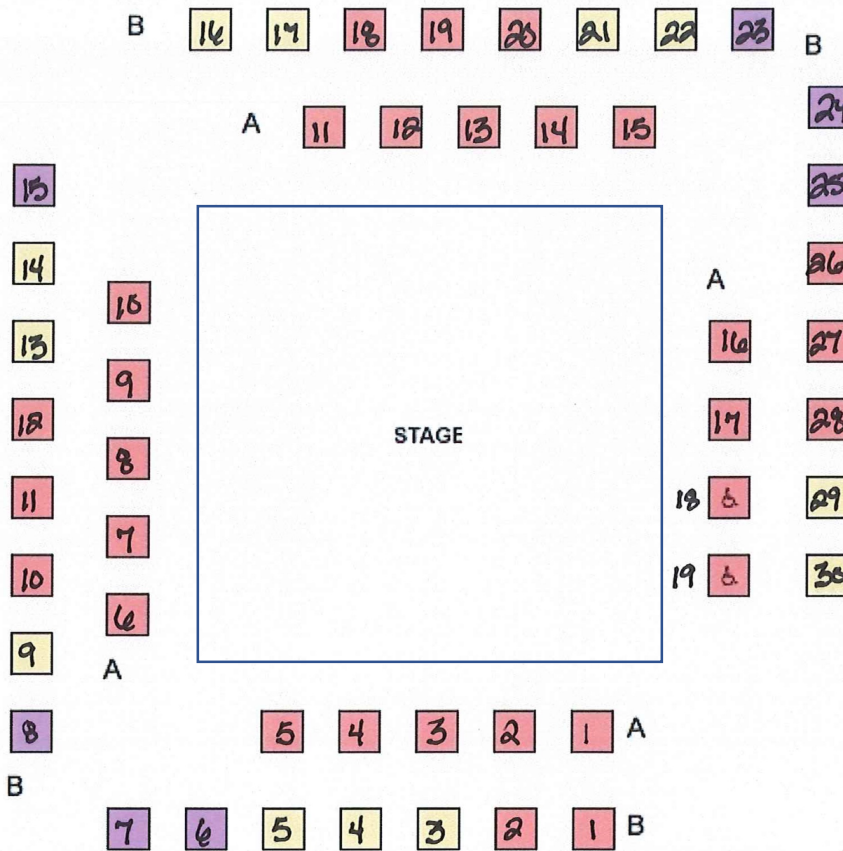

# Buyer & Cellar

Red Seats are Tier 1 = \$46  
 Yellow Seats are Tier 2 = \$42  
 Purple Seats are Tier 3 = \$29

\*Seats A18 and A19 are handicap accessible seats. We are unable to sell these seats to people without disabilities until 48 hours before a performance.  
 Thank you!

June 2017							>	<	July 2017							>
S	M	T	W	T	F	S		S	M	T	W	T	F	S		
28	29	30	31	1	2	3		25	26	27	28	29	30	1		
4	5	6	7	8	9	10		2	3	4	5	6	7	8		
11	12	13	14	15	16	17		9	10	11	12	13	14	15		
18	19	20	21	22	23	24		16	17	18	19	20	21	22		
25	26	27	28	29	30	1		23	24	25	26	27	28	29		
								30	31	1	2	3	4	5		